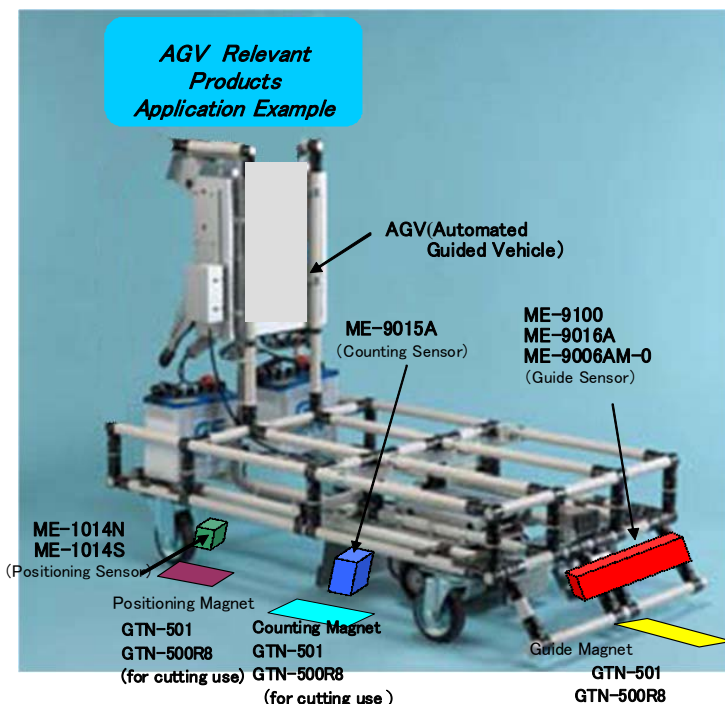

AGV Product Information

★NA's most recommended, easy to use, smooth guide sensor ME-9100★

Analog Output Type Guide Sensor ME-9100

Why is it so smooth and easy to use?

- Detection distance is $\pm 100\text{mm}$ (※1). Suitable for large scale AGV guidance.
- Resolution is 5mm in the straight (※2), as well as left and right branch. It provides smooth guidance at branch.
- Measurement is not disturbed by height. It provides a smooth induction at large distance difference (※3).
- It gives analog output signal (DC2~8V, 5mm step). Easy for wiring.
- Three modes are available. (Straight and left and right branch moving direction). Easy to control.
- Requires input of DC 12~24V. Easy to choose Battery.

(※3) This is possible if the distance between a guide sensor and a guide tape GTN-501 is in the range of 20-40mm.

★Digital Output Type Guide Sensor Series★

•ME-9016A

- AGV size...Suitable for middle and large size AGV guidance.
- Detection Range..... $\pm 100\text{mm}$ (※1)
- Number of Elements of Sensor Detection...16 elements
- Elements interval of sensor detection...10mm

•ME-9006AM-O

- AGV size...Suitable for small and middle size AGV guidance.
- Detection Range..... $\pm 60\text{mm}$ (※1)
- Number of Elements of Sensor Detection...8 elements
- Elements interval of sensor detection...10mm

★Other Easy, smooth AGV Relevant Products★

AGV Relevant Products List

☆Sensor for Counting

(For positioning, Deceleration, etc.,

For Reading Marker Magnet)

- ME-9015A (N and S pole)
- ME-1014N (N pole detection)
- ME-1014S (S pole detection)